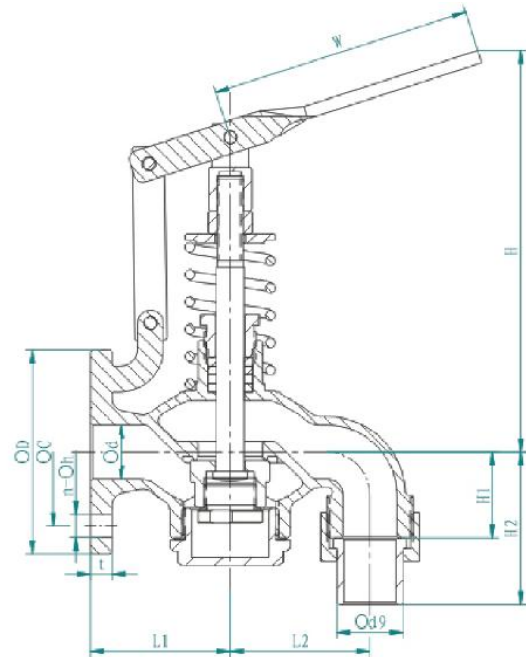

JIS F7398 Bronze Fuel Oil Tank Self-Closing Drain Valve 5K

ZMC Metal
<http://www.zmcsteel.com>

MATERIAL SHEET

No:	Parts	Material	No:	Parts	Material
1	Body	BC6	10	Spring Support	SS400
2	Disc	BC6	11	Operation Bar	SS400/BC6
3	Seat Ring	BC6	12	Guaid	C3771BD
4	Valve Disc Nut	C3771BD	13	Pin	
5	Cap	BC6	14	Stop Ring	SK5
6	Stem	C3771BD	15	Gasket	NON ASBESTOS
7	Packing	NON ASBESTOS	16	Link	SS400
8	Packing Gland	C3771BD	17	Union Nut	
9	Spring	SWPA	18	Nipple	Steel

Dimension Sheet

DN	Size												
	d	L1	L2	H1	H2	D	C	t	n	h	d9	H	W
15	15	55	55	31	51	80	60	9	4	12	22	180	122
20	25	65	65	40	71	85	65	10	4	12	31	188	122
25	25	65	65	40	71	95	75	10	4	12	31	188	122
40	40	90	100	60	96	120	95	12	4	12	48.6	230	155